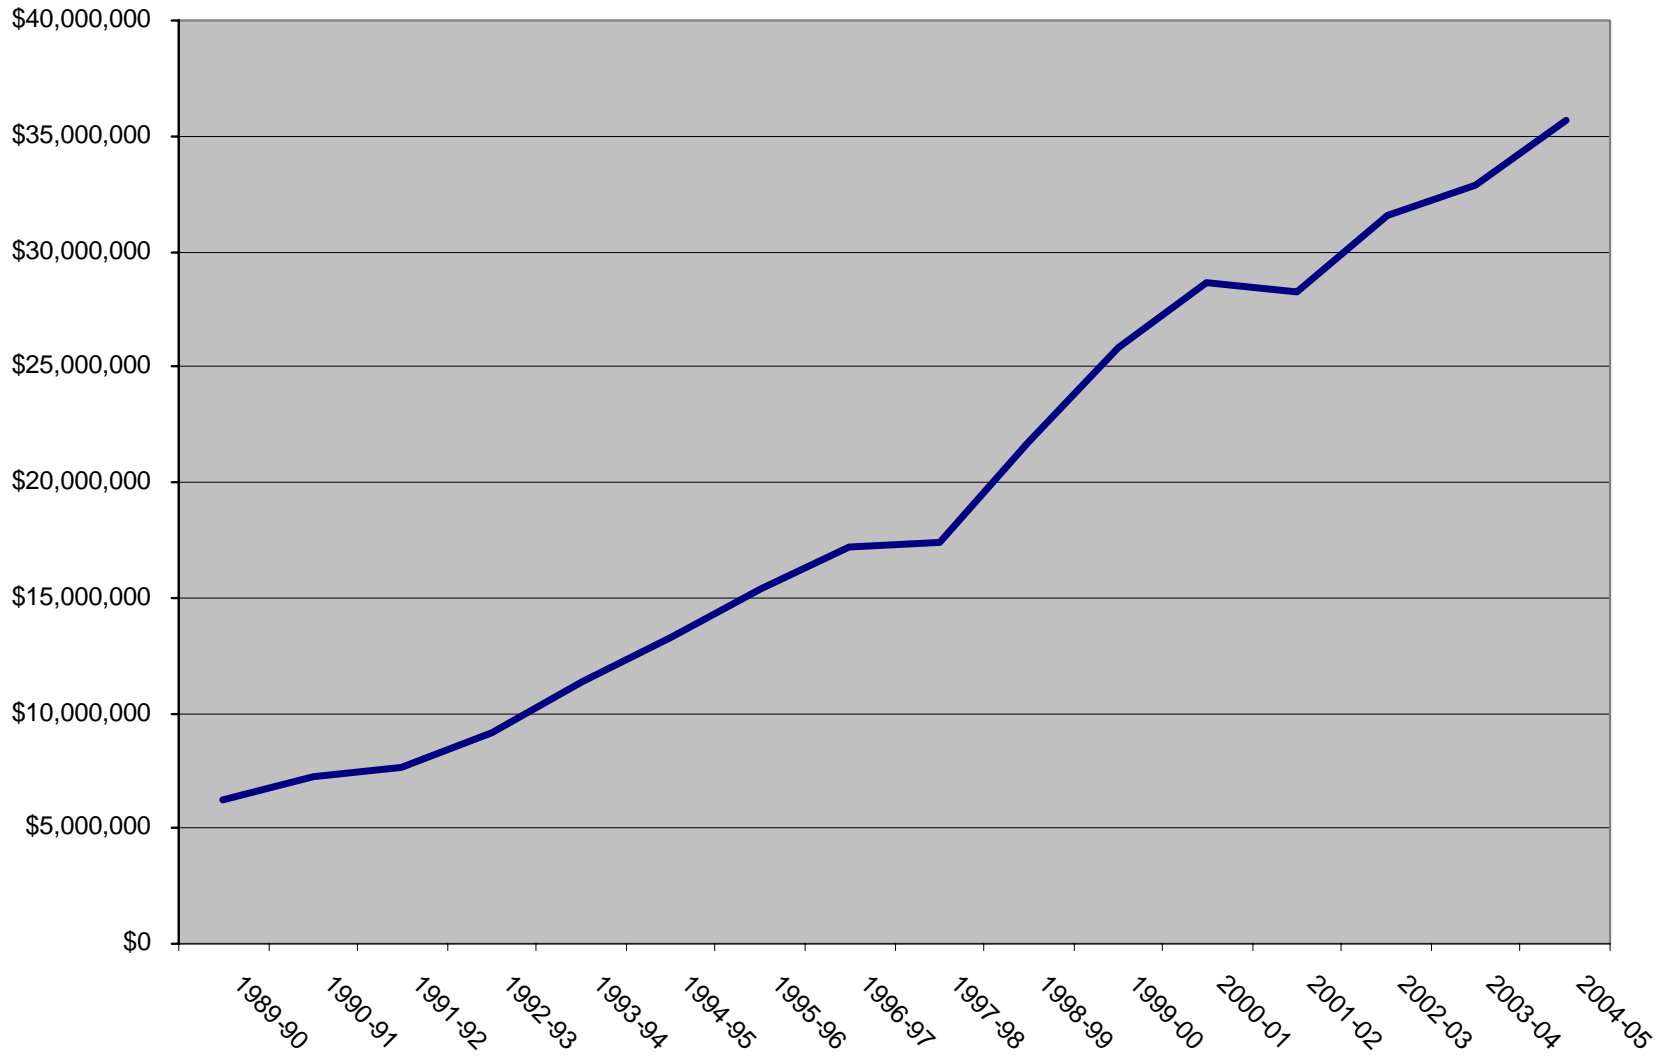

Research Growth at PSU